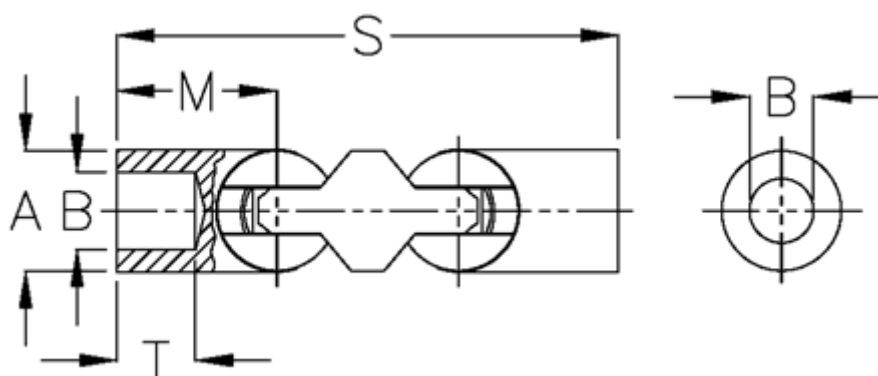

Article number: 07828300

Description: Ball joint, double 0.828.300
0.828.300

Measures

A	= 28
B H7	= 14
M	= 35.0
s	= 103
T	= 17